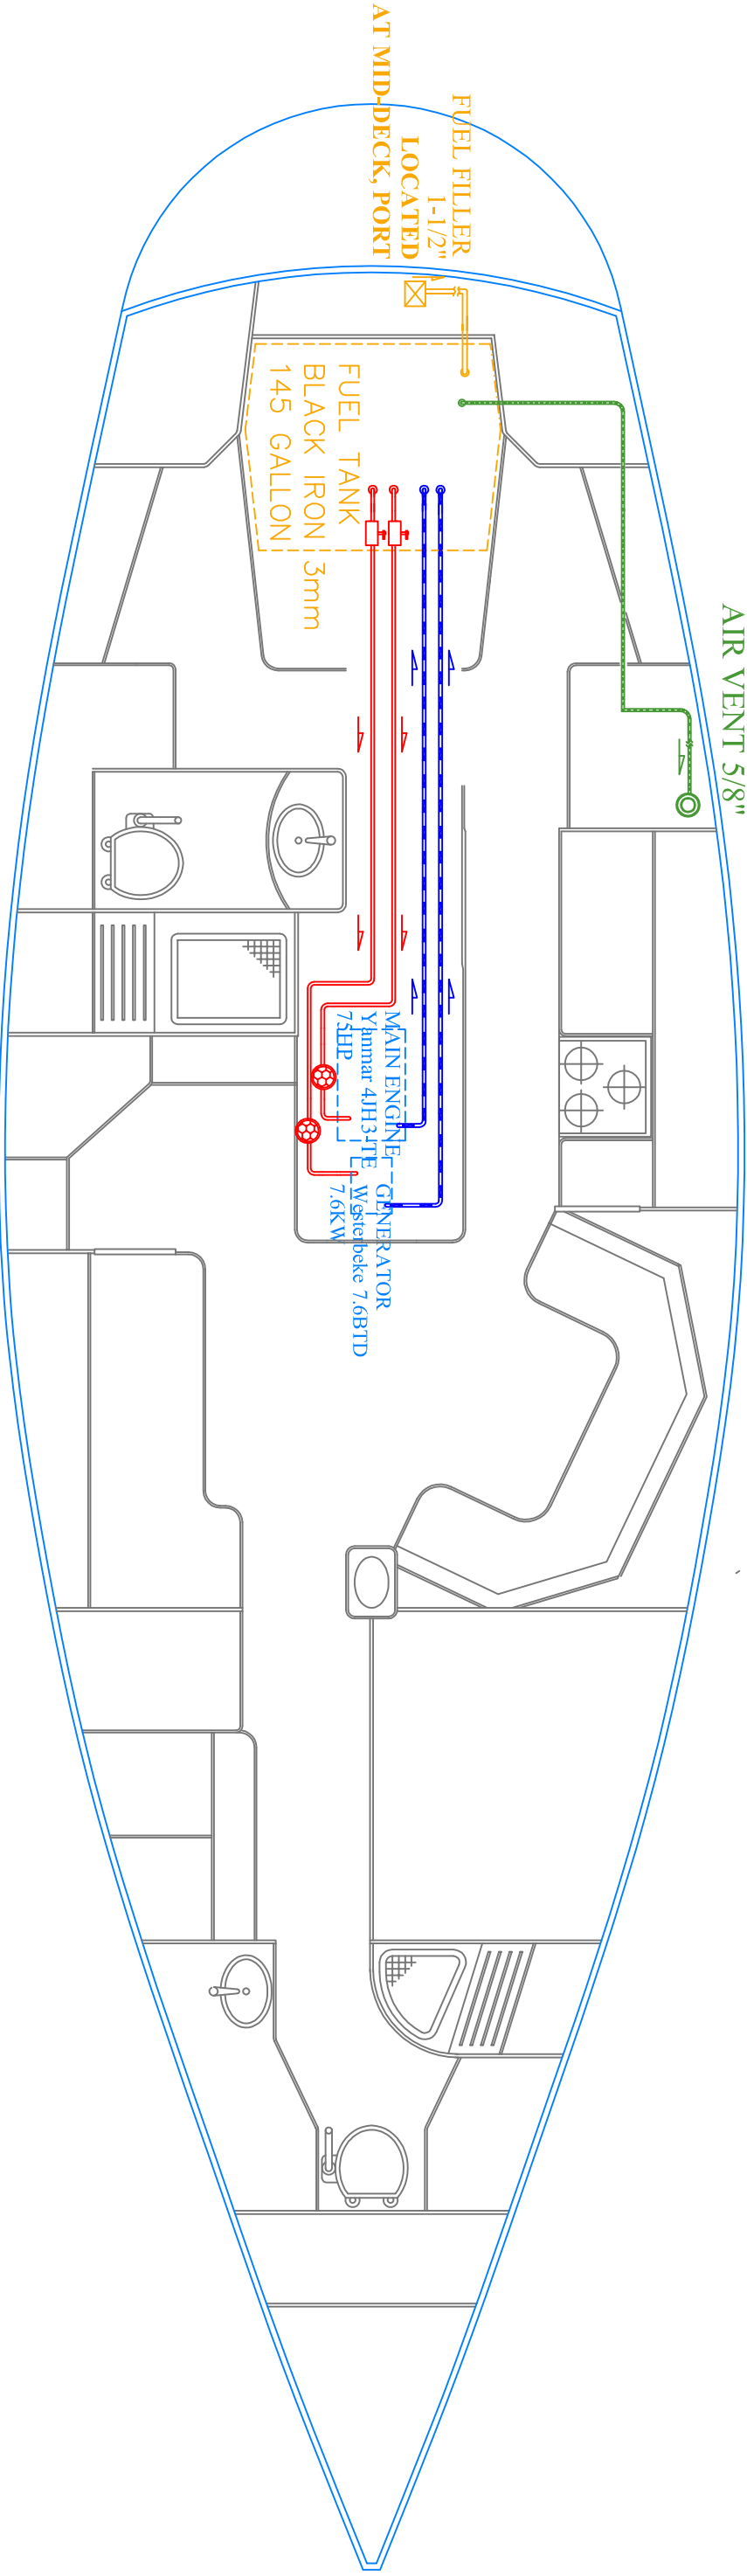

	FUEL SUPPLY PIPE		
	FUEL RETURN PIPE		BALL VALVE
	AIR VENT PIPE - 1/2"		FUEL FILTER-SINGLE STYLE RACDR500-MA2

PORT. SIDE  
LOCATED AT COCKPIT COAMING  
AIR VENT 5/8"

Certified ISO 9001 by

CLIENT : TAYANA-D48-107  
TITLE : FUEL SYSTEM  
DRG NO. : 48107  
SCALE : N/A  
DATE : 2007/12/07  
DRG BY : Cherry